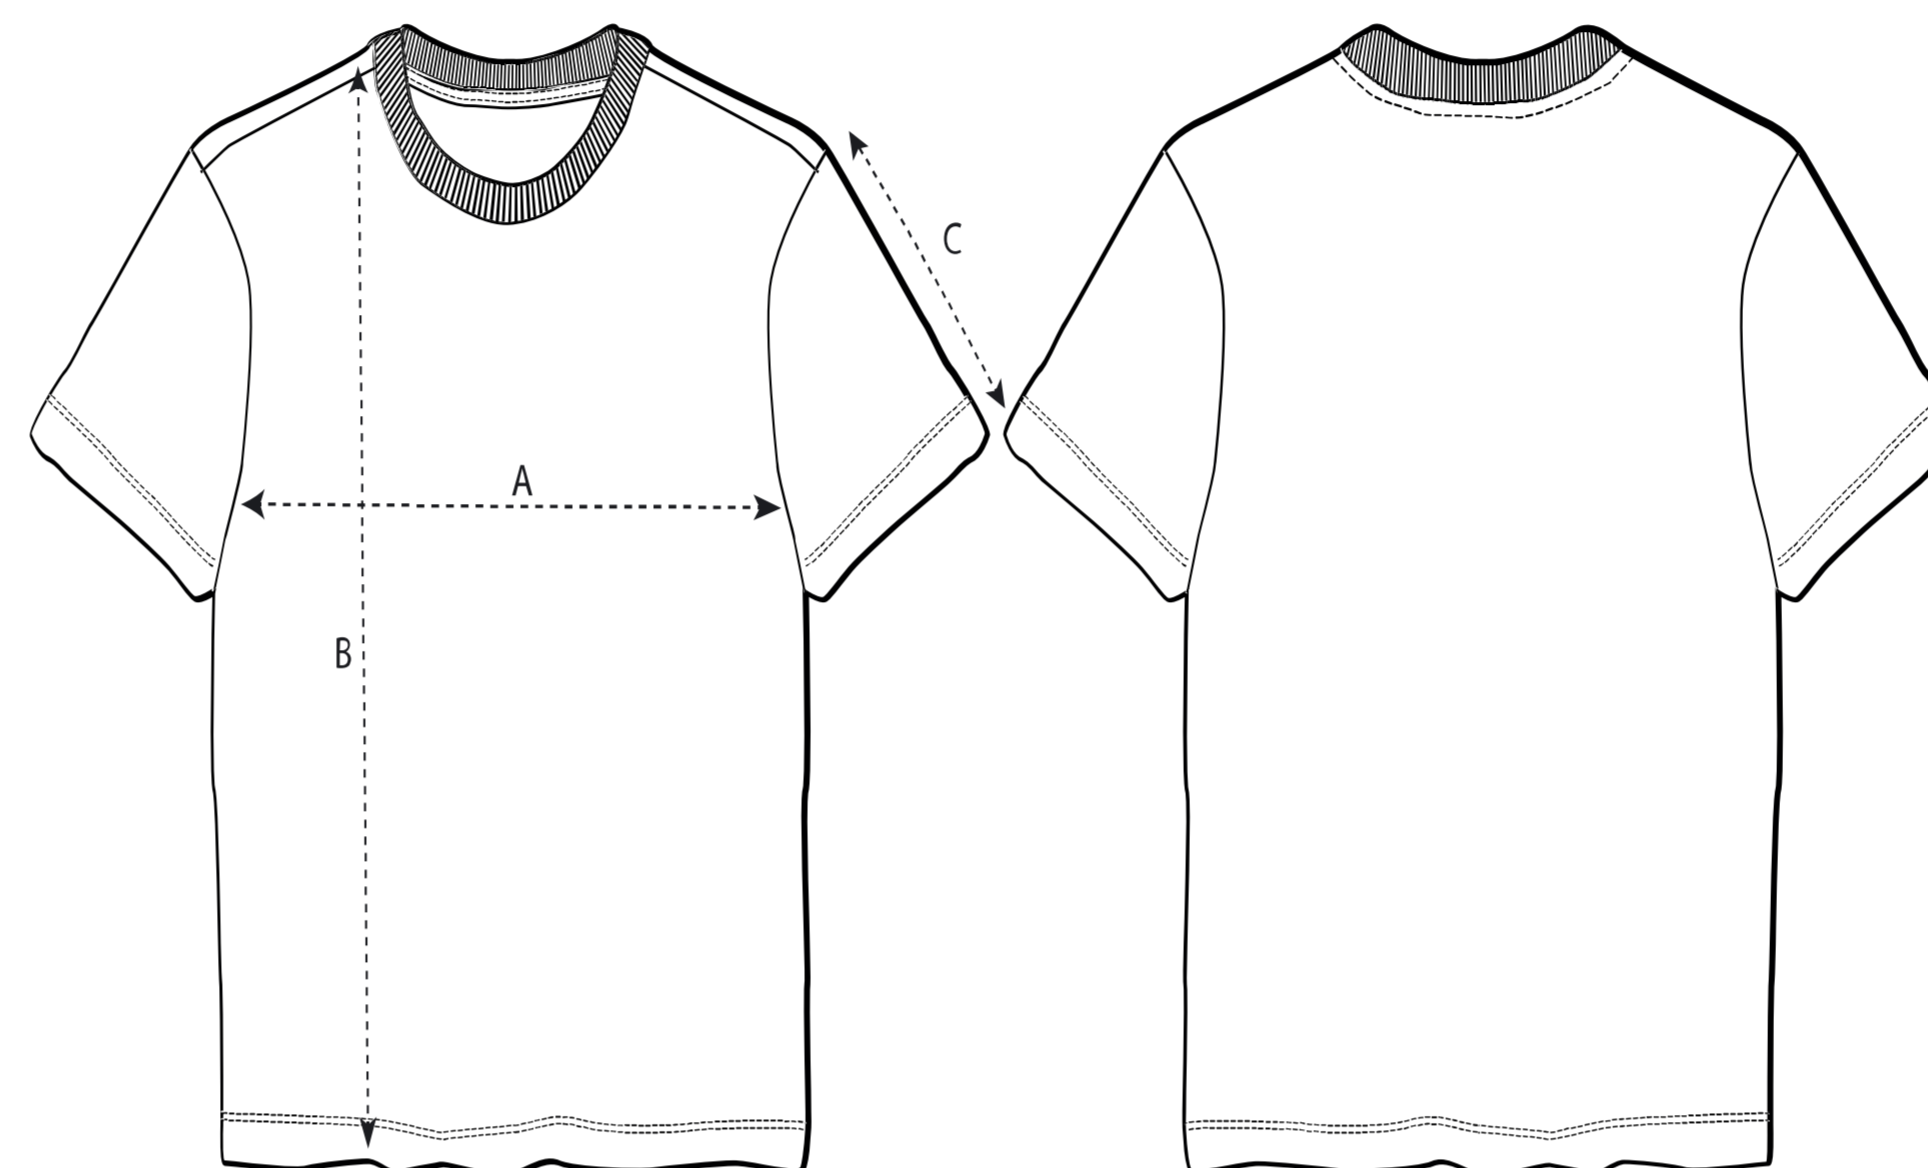

Stella Ella

Größenführer

Sizes	XS	S	M	L	XL	XXL
A Half Chest	39	42	45	48	51	55
B Body Length	54.5	57.5	59.5	61.5	63.5	65.5
C Sleeve Length	18	18.5	19	19.5	20	20.5

Verpackung

Sizes	XS	S	M	L	XL	XXL
Pieces/bag	1	1	1	1	1	1
Pieces/box	100	100	100	100	100	100